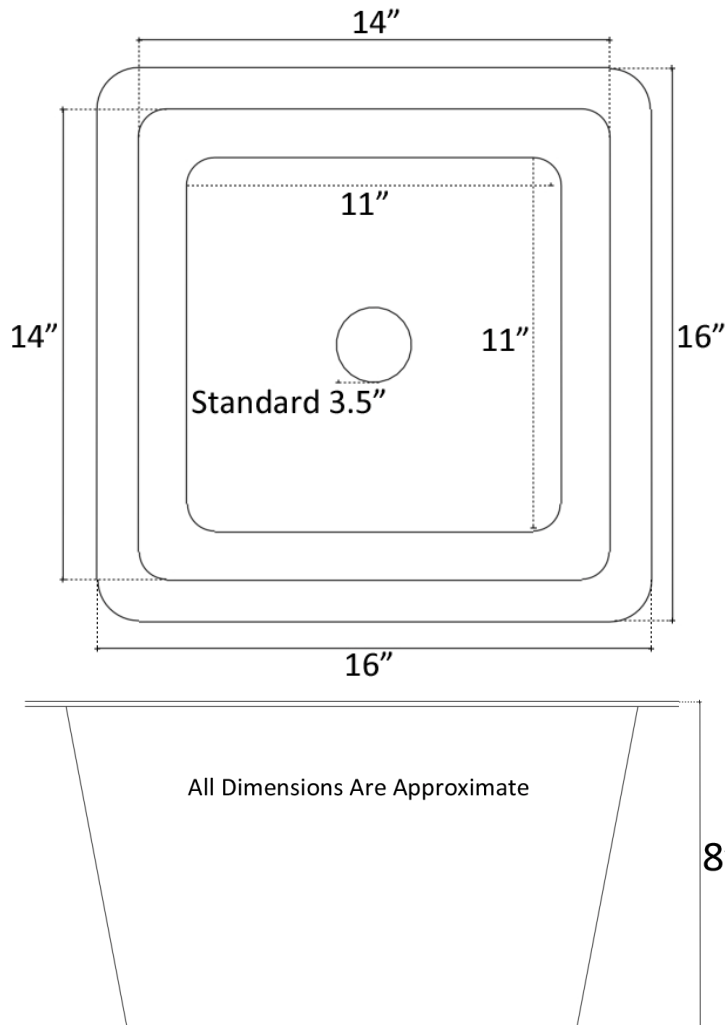

Description:

- Copper
- Drop-In or Undermount
- Use standard 3.5" drain
- Clean with mild soap
No abrasive chemicals

Available Finishes:

- DB** Dark Bronze
- WC** Weathered Copper
- PN** Polished Nickel
- SN** Satin Nickel
- PW** Pewter

Available Drains:

- D003** 3.5" Basket Strainer
- D007** Disposal Flange

DIMENSIONS WILL VARY. DO NOT use this sheet as a guide for countertop cuts.